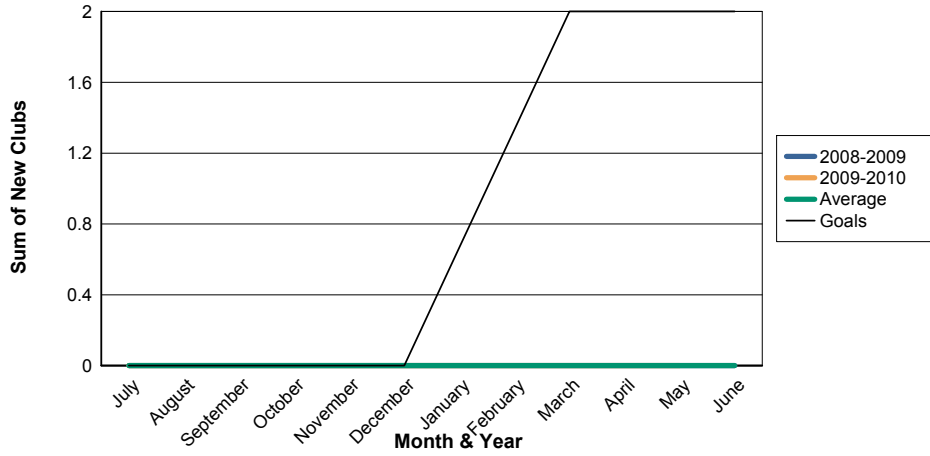

3 Year Comparisons for GMT Constitutional Area 5

By GMT District

As of May 2010

Sum of New Clubs/ Month & Year

For District 337 D

Sum of Dropped Clubs/ Month & Year

For District 337 D

Sum of Net Clubs/ Month & Year