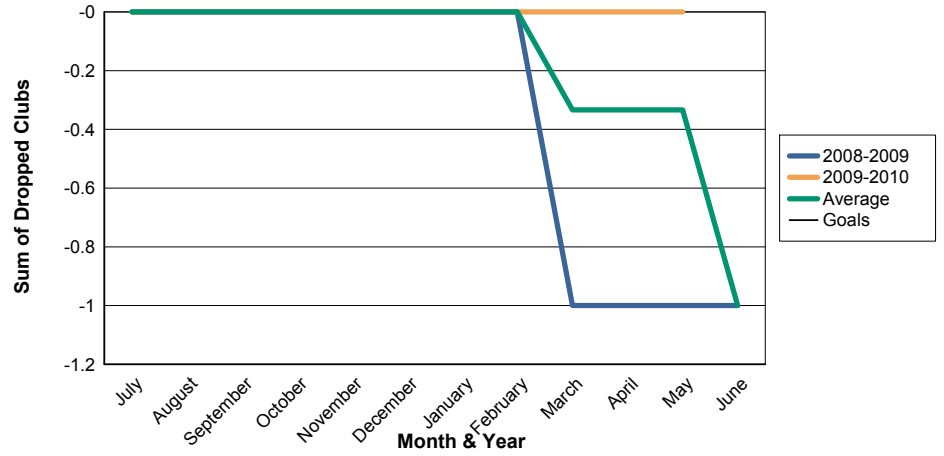

3 Year Comparisons for GMT Constitutional Area 5

By GMT District

As of May 2010

Sum of New Clubs/ Month & Year

For District 337 D

Sum of Dropped Clubs/ Month & Year

For District 337 D

Sum of Net Clubs/ Month & Year