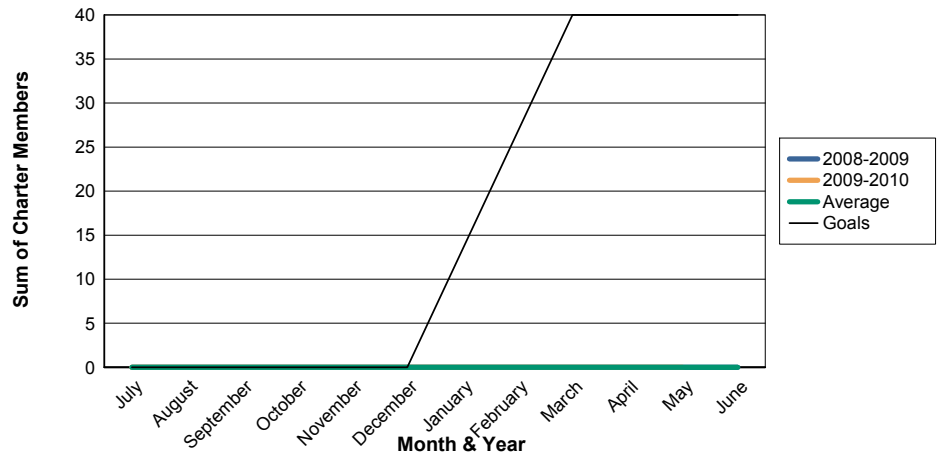

Sum of Charter Members/ Month & Year

For District 337 D