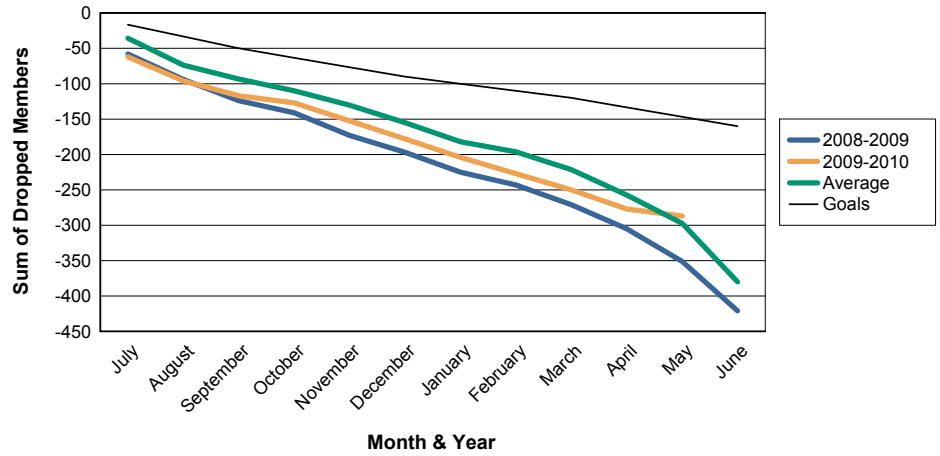

Sum of Dropped Members/ Month & Year

For District 337 D