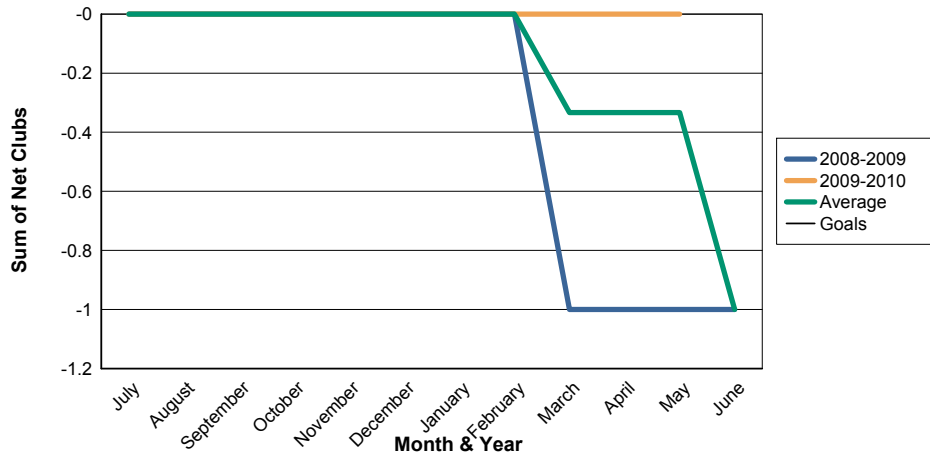

Sum of Net Clubs/ Month & Year

For District 337 D