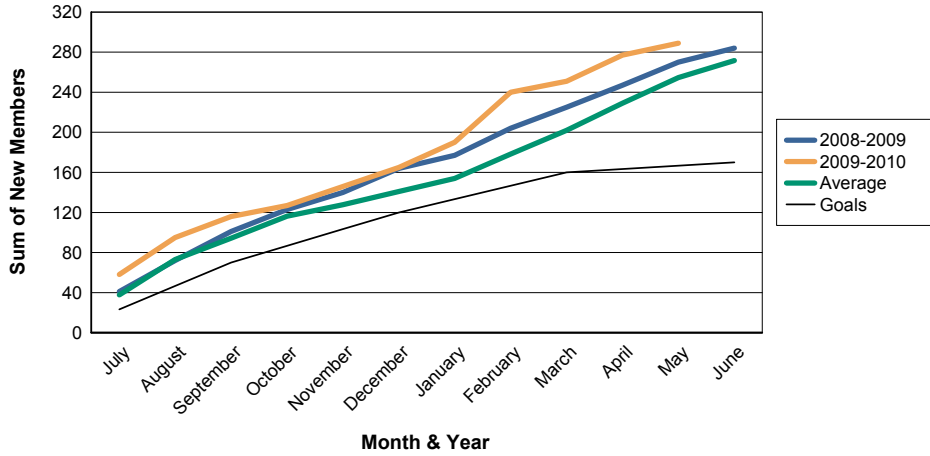

For District 337 D

Sum of Charter Members/ Month & Year

For District 337 D

3 Year Comparisons for GMT Constitutional Area 5

By GMT District

As of May 2010

Sum of New Members/ Month & Year

For District 337 D